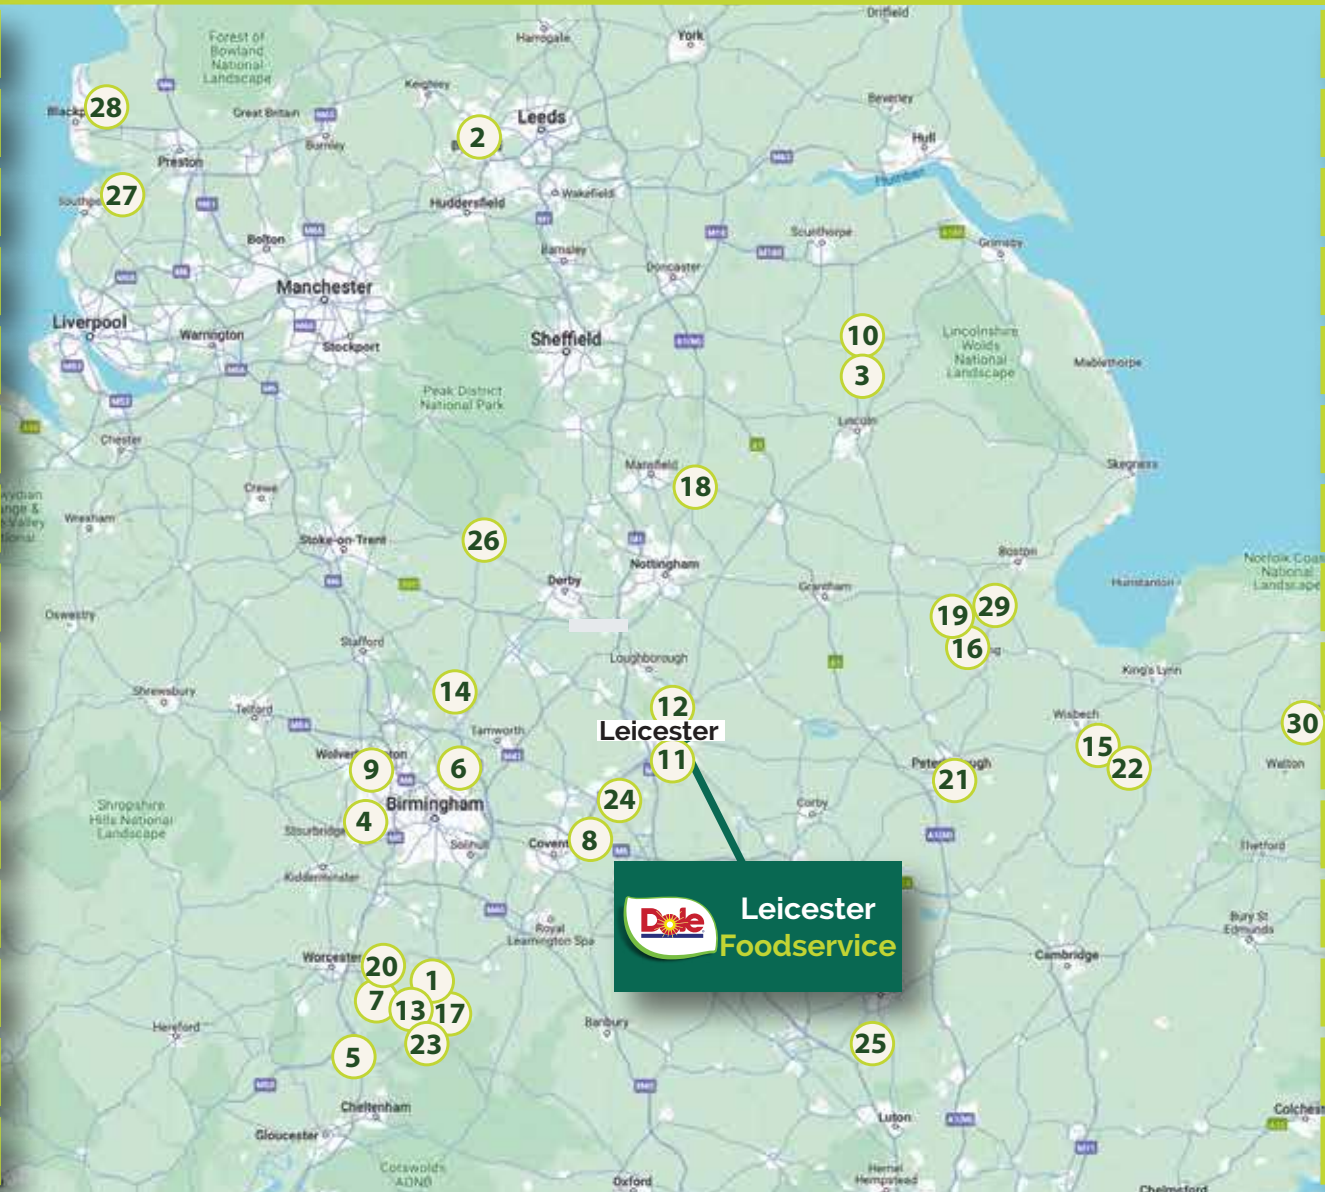

## Leicester Local Growers & Producers

- 1** **Angus Soft Fruits:**  
Imported Berries
- 2** **Burbank Produce:**  
Imported Fruits & Salads
- 3** **Carron Lodge:**  
British & Continental Cheese
- 4** **Central Supplies:**  
Cheese, Meat & Other Dairy
- 5** **Cotteswold Dairy:**  
Milk & Cream
- 6** **Edima Holdings:**  
Fresh Cut Chips
- 7** **Ferryfast Produce:**  
Imported Salad, UK Veg & UK Herbs
- 8** **Fyffes Group:**  
Importers of Banana & Pineapple
- 9** **G Marsh:**  
Importers of Spanish Onions
- 10** **Glenthams Farming Co:**  
Growers & Packers of Prep Potato
- 11** **Johal Dairies:**  
Milk & Cream
- 12** **Leicester Bakery:**  
Bakers of Chapati & Naan Bread
- 13** **Nationwide Produce:**  
UK & Imported Salads, Fruit & Veg
- 14** **New Farm Produce:**  
Growers of UK Berries & Asparagus
- 15** **Oakley Farm:**  
Growers of Cabbage, Onions, Pumpkin & Parsnip

- 16** **Parallel UK:**  
Importers of Grape, Melon & Citrus
- 17** **Planet Produce:**  
Importers of Baby Veg, Beans & Exotic Fruit
- 18** **Richmond Farms:**  
Growers of Carrot, Parsnip & Chantany
- 19** **RJ & CA Drakard:**  
Growers of UK Maris Piper
- 20** **Scott Farms (UK):**  
Importer of Sweet Potato
- 21** **The Silver Spoon Co:**  
Packers of British Sugar
- 22** **World Fresh Produce:**  
Growers & Importer of Brassica & Onion
- 23** **Zenith Nurseries:**  
Growers & Importer of Baby Leaf Salad
- 24** **Lockwood Salads:**  
Growers of UK Baby Spinach
- 25** **FB Parrish & Son:**  
Grower of UK Shallots
- 26** **Artisan Biscuits:**  
Artisan Cheese Biscuits
- 27** **J&D Rimmers:**  
Growers & Packers of UK Potato
- 28** **Ingle's Dawndew Salads:**  
Growers of Cress, Beansprouts & Peashoots
- 29** **PC Thorold:**  
Grower of UK Cauliflower & Cabbage
- 30** **Nurture in Norfolk:**  
Growers & Importers of Fresh Herbs, Oil & Baby Veg