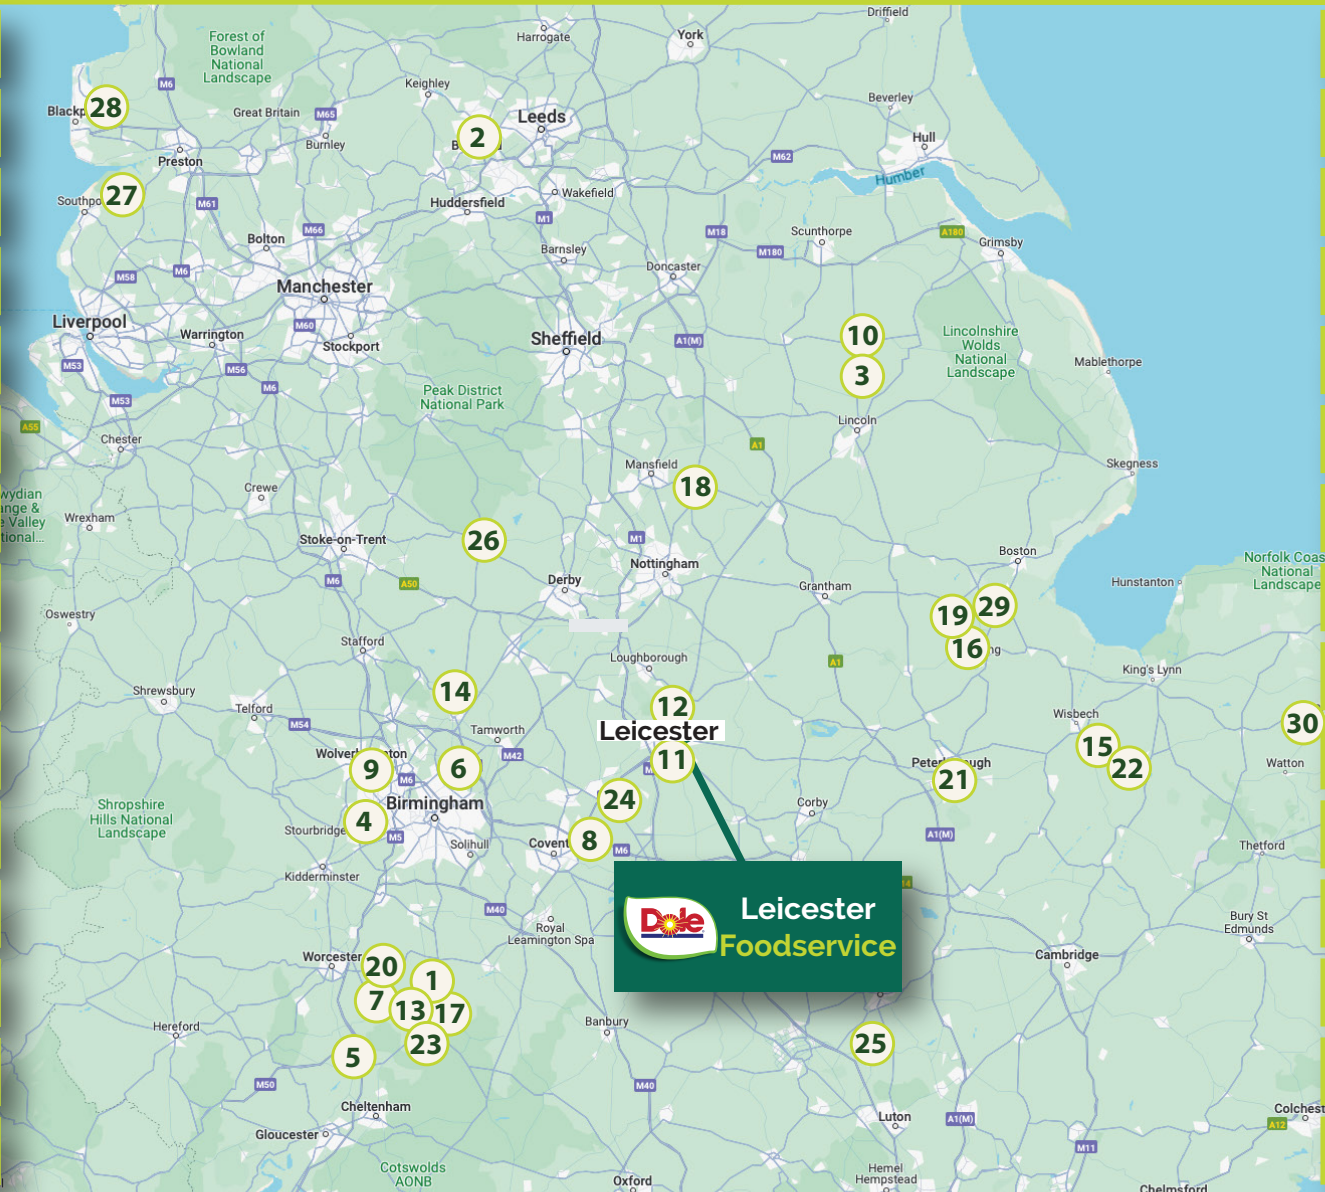

Foodservice

Leicester Local Growers & Producers

- 1** **Angus Soft Fruits:**
Imported Berries
- 2** **Burbank Produce:**
Imported Fruits & Salads
- 3** **Carron Lodge:**
British & Continental Cheese
- 4** **Central Supplies:**
Cheese, Meat & Other Dairy
- 5** **Cotteswold Dairy:**
Milk & Cream
- 6** **Edima Holdings:**
Fresh Cut Chips
- 7** **Ferryfast Produce:**
Imported Salad, UK Veg & UK Herbs
- 8** **Fyffes Group:**
Importers of Banana & Pineapple
- 9** **G Marsh:**
Importers of Spanish Onions
- 10** **Glenthams Farming Co:**
Growers & Packers of Prep Potato
- 11** **Johal Dairies:**
Milk & Cream
- 12** **Leicester Bakery:**
Bakers of Chapati & Naan Bread
- 13** **Nationwide Produce:**
UK & Imported Salads, Fruit & Veg
- 14** **New Farm Produce:**
Growers of UK Berries & Asparagus
- 15** **Oakley Farm:**
Growers of Cabbage, Onions, Pumpkin & Parsnip

- 16** **Parallel UK:**
Importers of Grape, Melon & Citrus
- 17** **Planet Produce:**
Importers of Baby Veg, Beans & Exotic Fruit
- 18** **Richmond Farms:**
Growers of Carrot, Parsnip & Chantany
- 19** **RJ & CA Drakard:**
Growers of UK Maris Piper
- 20** **Scott Farms (UK):**
Importer of Sweet Potato
- 21** **The Silver Spoon Co:**
Packers of British Sugar
- 22** **World Fresh Produce:**
Growers & Importer of Brassica & Onion
- 23** **Zenith Nurseries:**
Growers & Importer of Baby Leaf Salad
- 24** **Lockwood Salads:**
Growers of UK Baby Spinach
- 25** **FB Parrish & Son:**
Grower of UK Shallots
- 26** **Artisan Biscuits:**
Artisan Cheese Biscuits
- 27** **J&D Rimmers:**
Growers & Packers of UK Potato
- 28** **Ingle's Dawndew Salads:**
Growers of Cress, Beansprouts & Peashoots
- 29** **PC Thorold:**
Grower of UK Cauliflower & Cabbage
- 30** **Nurture in Norfolk:**
Growers & Importers of Fresh Herbs, Oil & Baby Veg