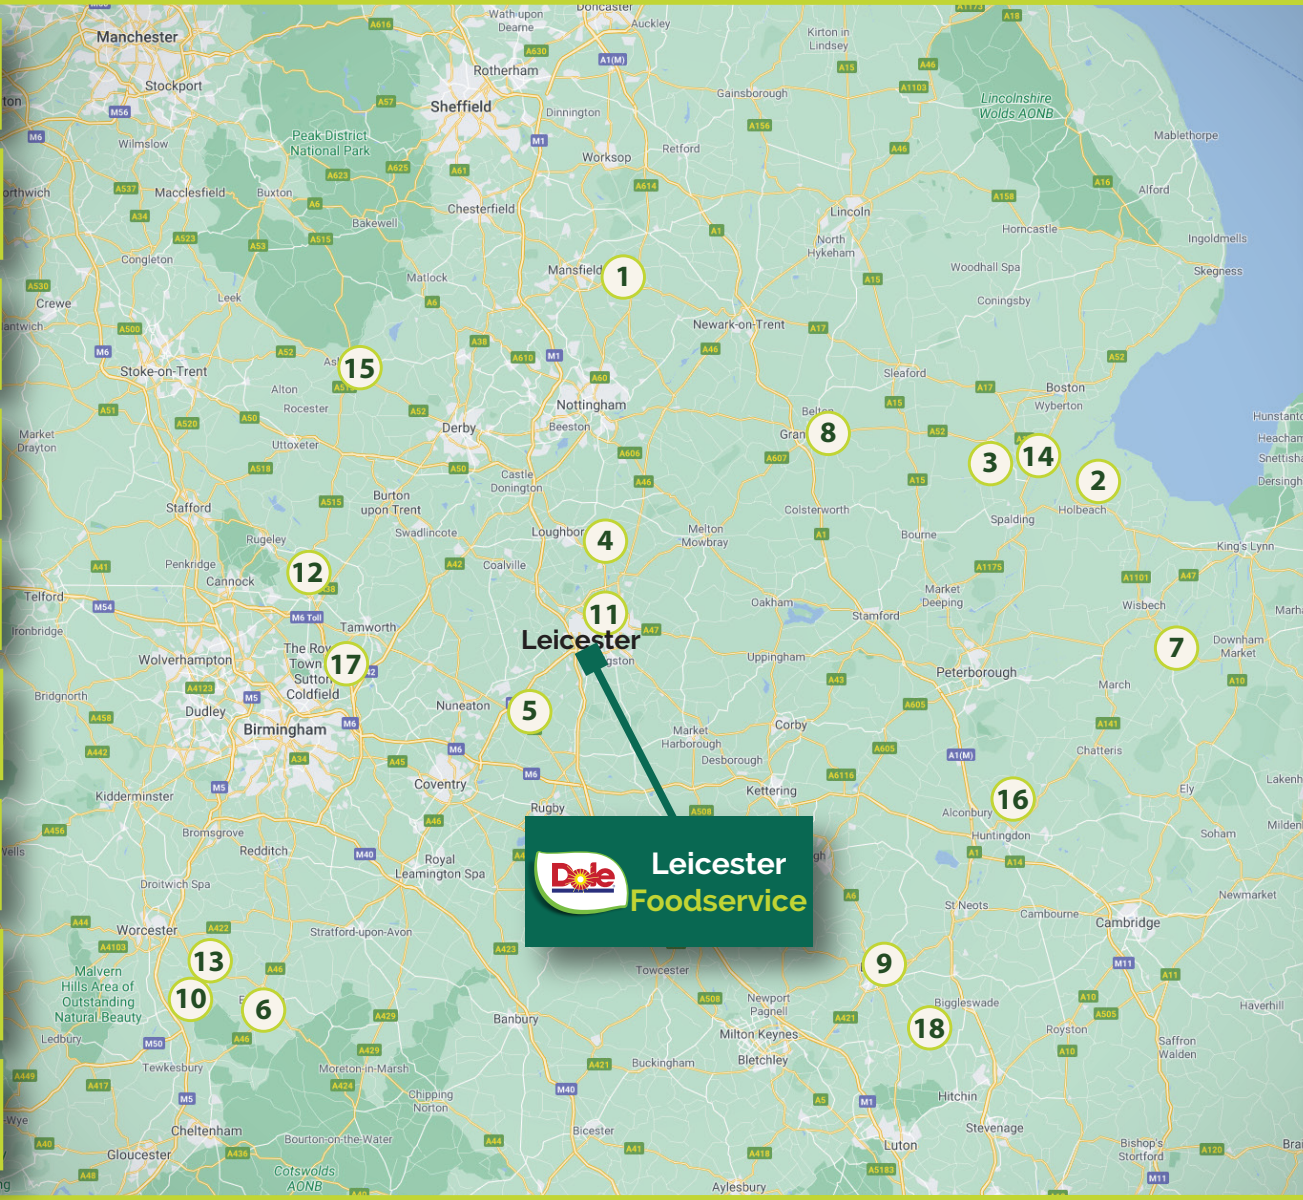

## Leicester Local Growers & Producers

- 1 Fresh Gro:**  
Carrots, Piccolo Parsnips, Chantenay & Asparagus
- 2 AH Worth:**  
Salad Potato
- 3 R&F Drakard:**  
Premium Chipping & Roasting Potato
- 4 Sunrise Eggs:**  
Free Range Eggs
- 5 Lockwood Salads:**  
Mix Leaf, Spinach, Rocket & Watercress
- 6 Nationwide Evesham:**  
Mushrooms, Salads, Soft Fruit & Brassica
- 7 World Fresh Produce:**  
Cabbage, Broccoli, Cauliflower & Onions
- 8 Lincolnshire Drizzle Co:**  
Premium Salad Dressing
- 9 Carnevale Ltd:**  
Italian Meats & Cheese

- 10 Food & Produce Co:**  
Courgette, Spring Onion, Leek, Beetroot, Celeriac & Cherry Tomato
- 11 Leicester Bakery:**  
Naan & Pitta Bread
- 12 New Farm Produce:**  
Strawberry, Raspberry & Blueberry
- 13 Scott Farm:**  
Sweet Potato & Onions
- 14 PC Thorolds:**  
Cabbage, Brussel Sprouts & Cauliflower
- 15 Artisan Biscuits:**  
Artisan Cheese Biscuits
- 16 Glebe Farm Foods:**  
Dairy Free Milk
- 17 Edima Holdings:**  
Fresh Cut Chips
- 18 Parrish Farms:**  
Onions, Banana Shallots & Round Shallots