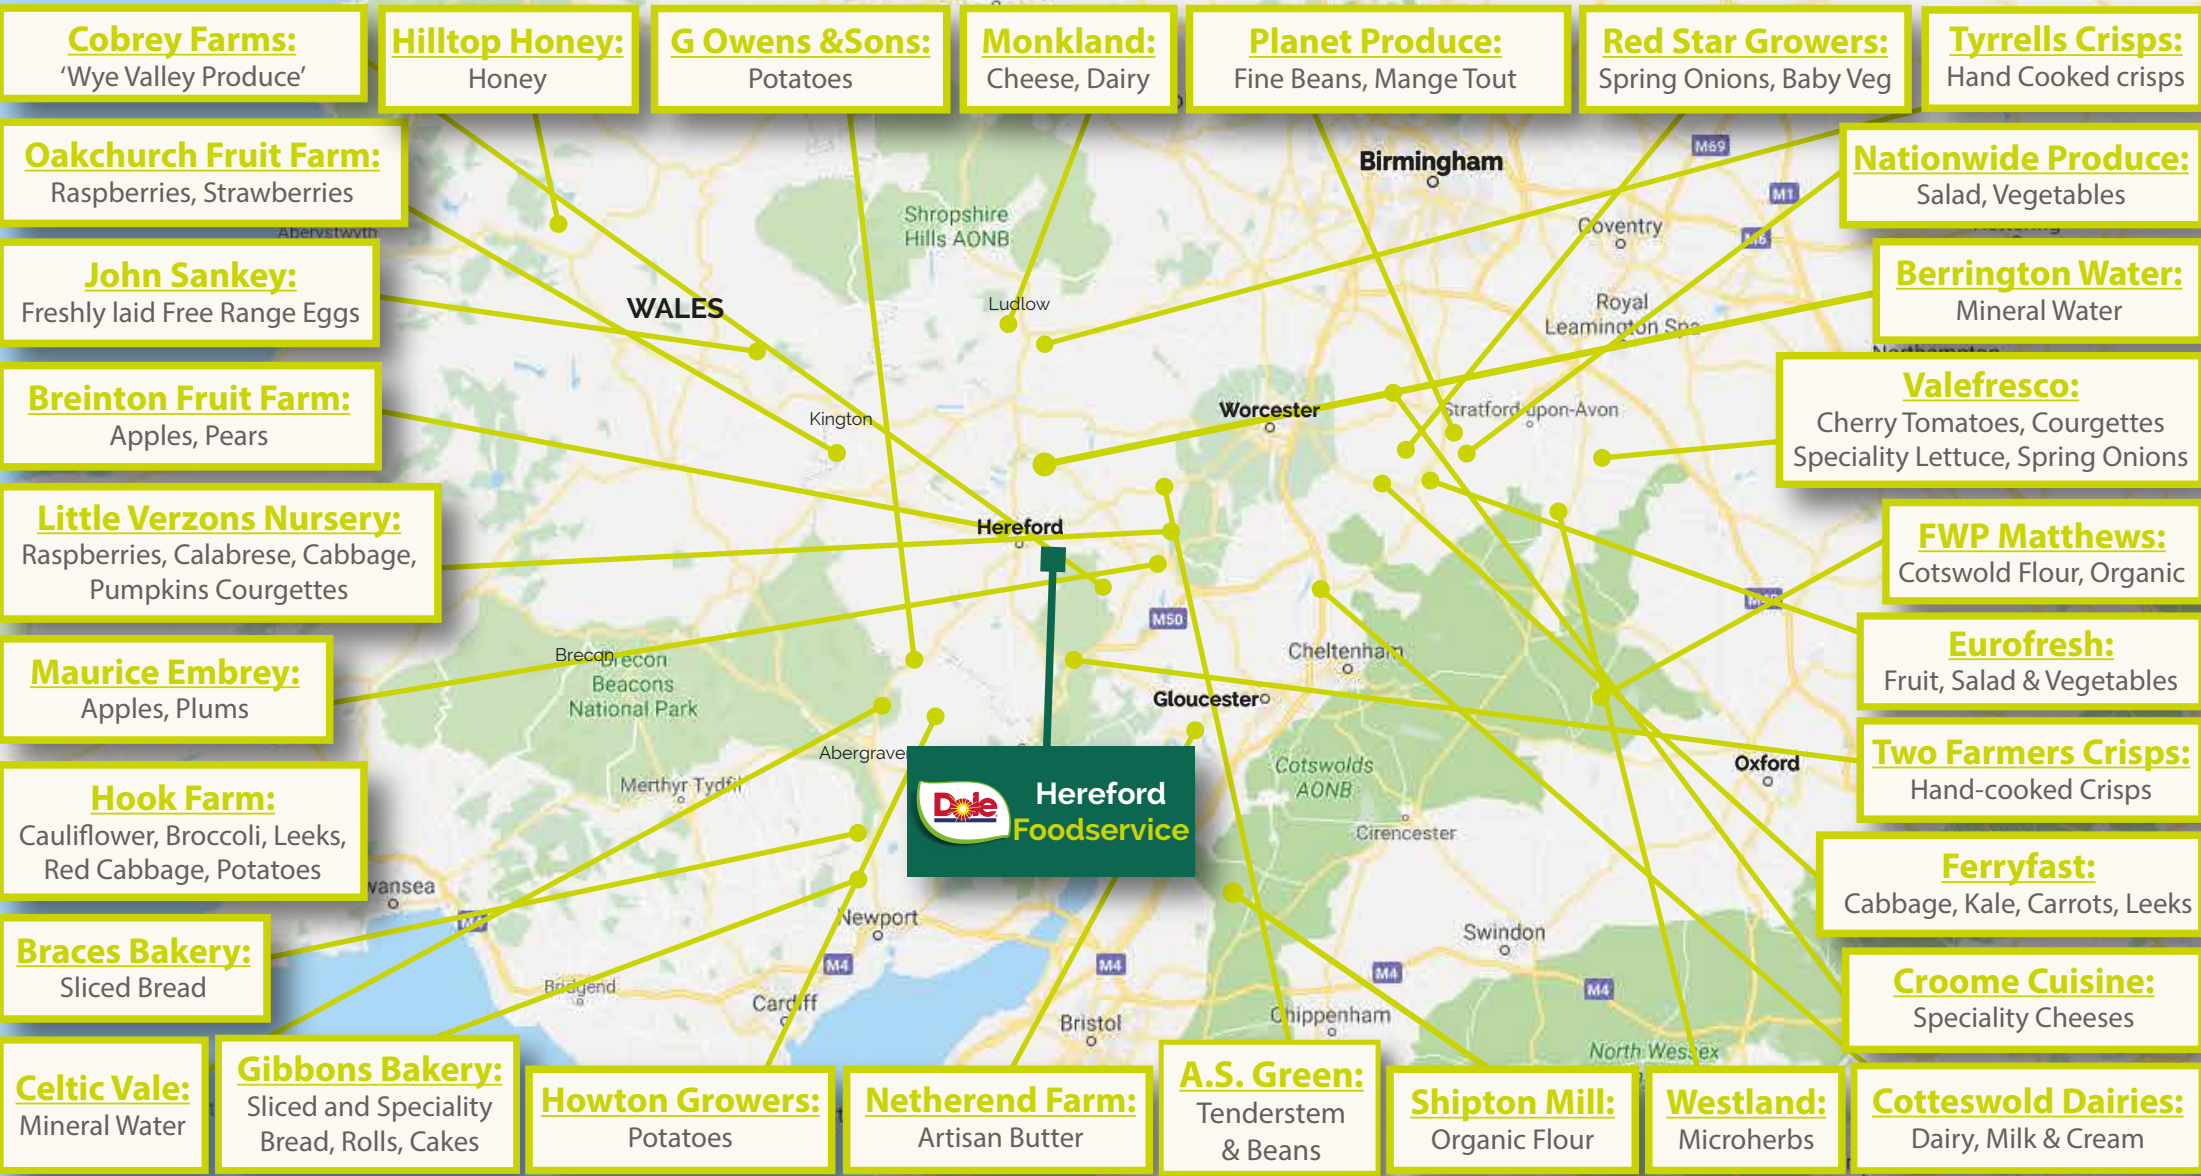

Foodservice

Hereford Local Growers & Producers

Our Hereford branch spent 27% of our purchasing on locally farmed produce from these growers in 2023.

Email: hereford@dole.co.uk Tel: 01432 273094 www.dole.co.uk