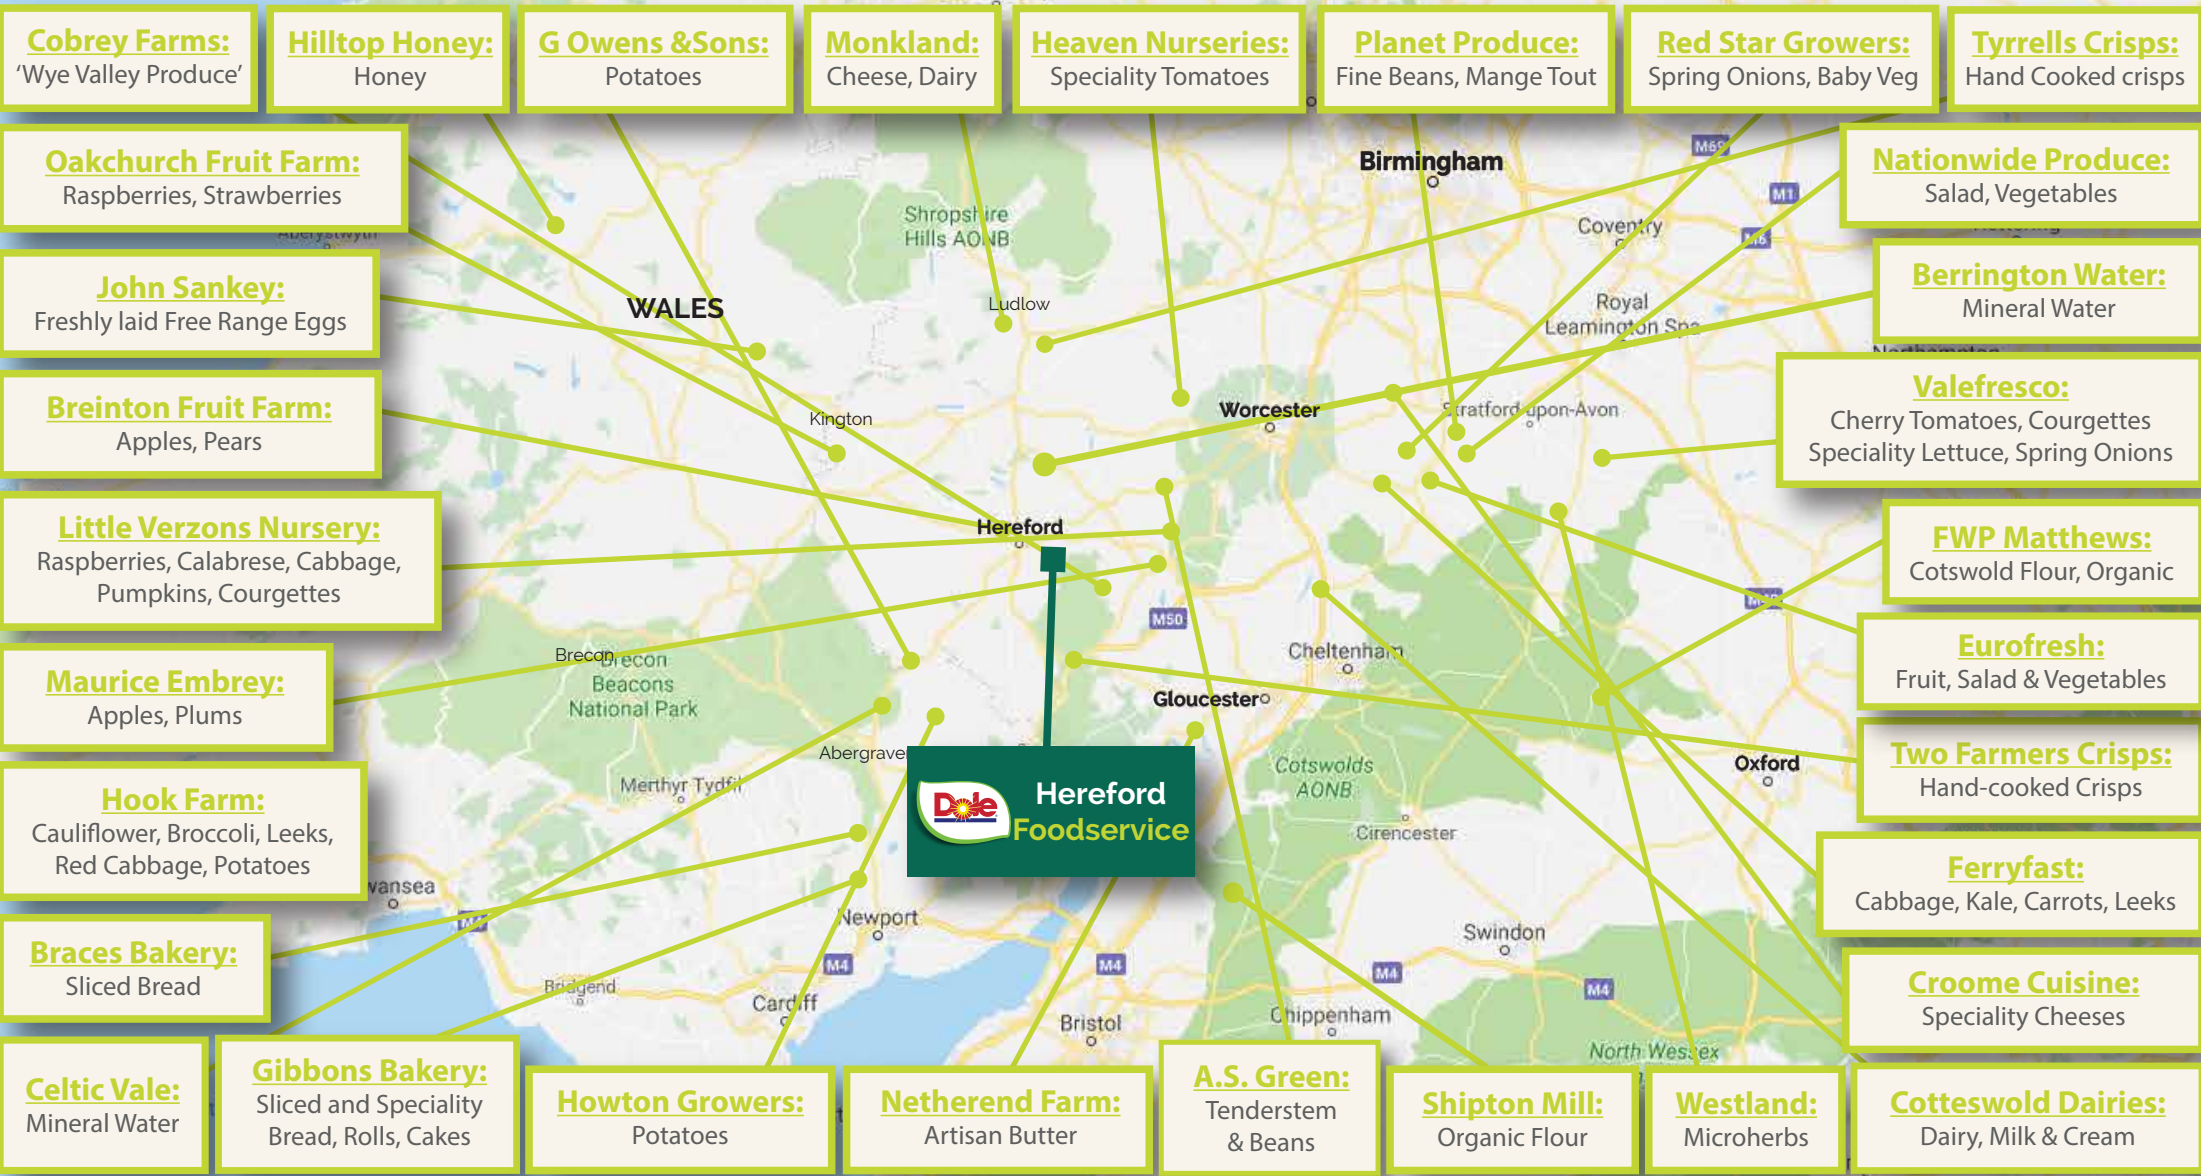

Foodservice

Hereford Local Growers & Producers

Our Hereford branch spent 27% of our purchasing on locally farmed produce from these growers in 2023.

Email: hereford@dole.co.uk Tel: 01432 273094 www.dole.co.uk